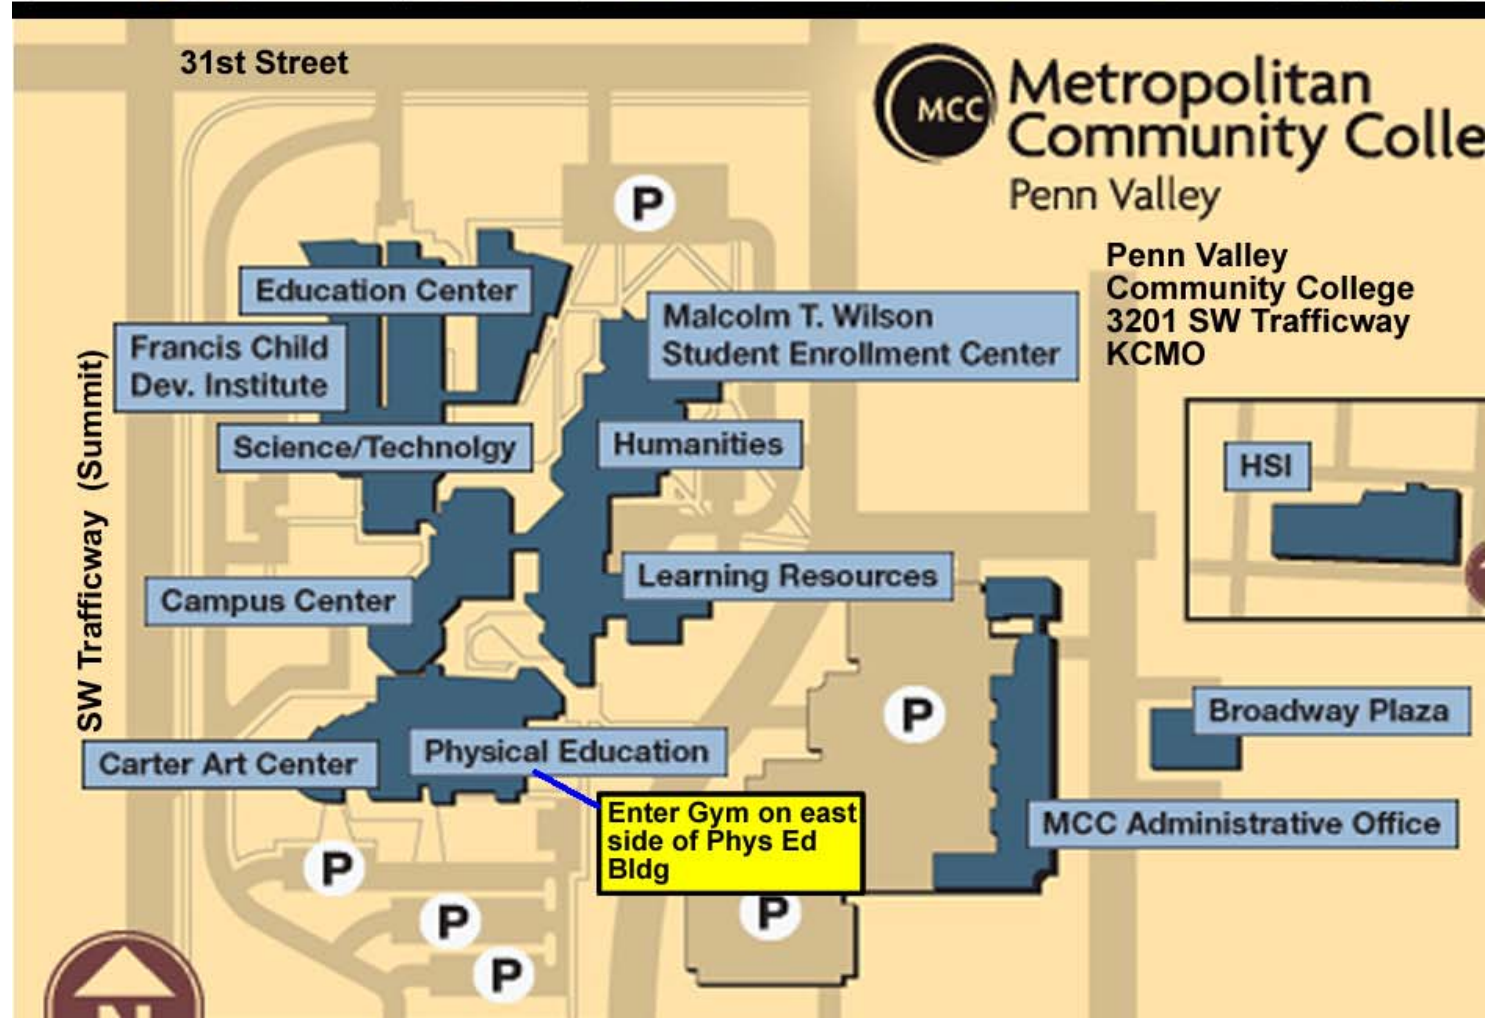

**Penn Valley
Community College**

31st Street

**Metropolitan
Community College**
Penn Valley

**Penn Valley
Community College**
3201 SW Trafficway
KCMO

SW Trafficway (Summit)

Education Center

Francis Child
Dev. Institute

Science/Technology

Malcolm T. Wilson
Student Enrollment Center

Humanities

Campus Center

Learning Resources

HSI

Carter Art Center

Physical Education

Broadway Plaza

Enter Gym on east
side of Phys Ed
Bldg

MCC Administrative Office